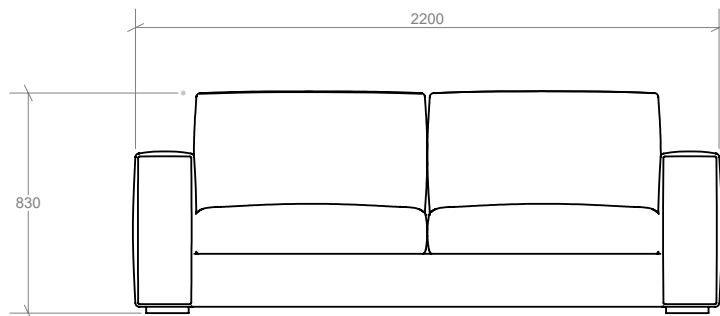

DIMENSIONS
W2200 x H830 x D950 x SH390mm

MATERIALS
Hardwood frame, with foam and feather inner

FABRIC
17.5m for plain. For COM please contact us

LEAD TIME
12 - 16 weeks. All items are made to order

CARE
Professional upholstery cleaning is required