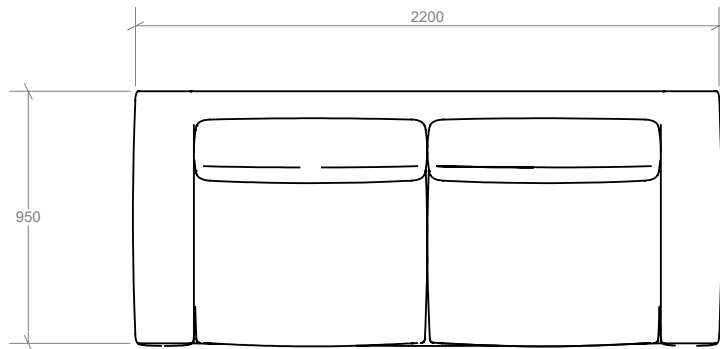

DIMENSIONS
W2200 x H830 x D950 x SH390mm

MATERIALS
Hardwood frame, with foam and feather inner

FABRIC
17.5m for plain. For COM please contact us

LEAD TIME
12 - 16 weeks. All items are made to order

CARE
Professional upholstery cleaning is required