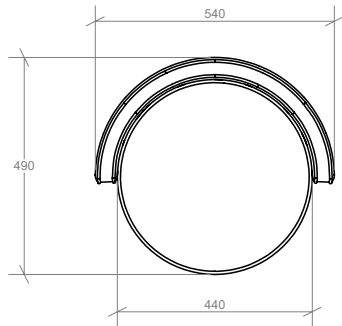

THE CHESS CHAIR

THE CHESS CHAIR

With its unique design akin to chess pieces, the Chess Side Chair was imagined to be the perfect game chair. Stout yet comfortable, it's perfect for those edge-of-your-seat moments around any game board.

DIMENSIONS
W530x D490 x H810 x SH450mm

MATERIALS
Hardwood frame, with foam and feather inner

FABRIC
3m for plain. For COM please contact us

PLINTH
Choice of veneer

LEAD TIME
12 - 16 weeks. All items are made to order