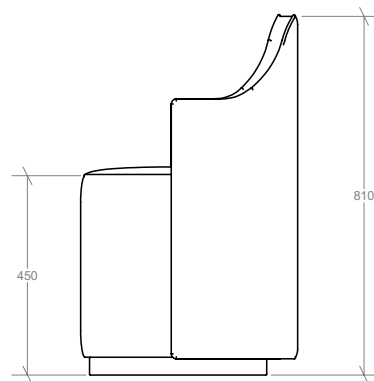

THE CHESS CHAIR

THE CHESS CHAIR

With its unique design akin to chess pieces, the Chess Side Chair was imagined to be the perfect game chair. Stout yet comfortable, it's perfect for those edge-of-your-seat moments around any game board.

DIMENSIONS
W530x D490 x H810 x SH450mm

MATERIALS
Hardwood frame, with foam and feather inner

FABRIC
3m for plain. For COM please contact us

PLINTH
Choice of veneer

LEAD TIME
12 - 16 weeks. All items are made to order