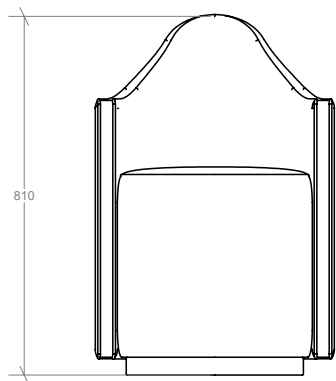

THE CHESS CHAIR

THE CHESS CHAIR

With its unique design akin to chess pieces, the Chess Side Chair was imagined to be the perfect game chair. Stout yet comfortable, it's perfect for those edge-of-your-seat moments around any game board.

DIMENSIONS
W530x D490 x H810 x SH450mm

MATERIALS
Hardwood frame, with foam and feather inner

FABRIC
3m for plain. For COM please contact us

PLINTH
Choice of veneer

LEAD TIME
12 - 16 weeks. All items are made to order