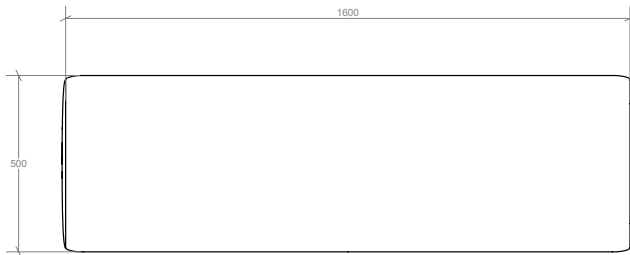

# THE CHUBBY BENCH

Chubby, wide and extra comfy, the Chubby Bench balances perfectly between utility and elegance. Seen here upholstered in a smoky teal velvet.

**DIMENSIONS**  
W1860 x D430 x H450mm

**MATERIALS**  
Hardwood frame, with foam and feather inner

**FABRIC**  
4.5m for plain. For COM please contact us

**LEAD TIME**  
12 - 16 weeks. All items are made to order

**CARE**  
Professional upholstery cleaning is required

**PRODUCTION**  
Made in the UK