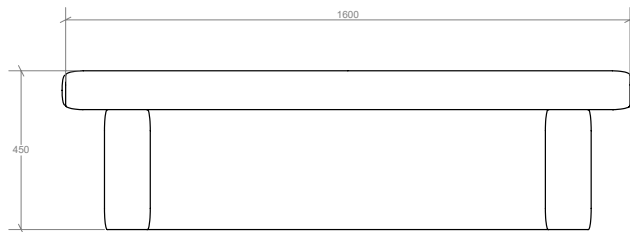

# THE CHUBBY BENCH

Chubby, wide and extra comfy, the Chubby Bench balances perfectly between utility and elegance. Seen here upholstered in a smoky teal velvet.

**DIMENSIONS**  
W1860 x D430 x H450mm

**MATERIALS**  
Hardwood frame, with foam and feather inner

**FABRIC**  
4.5m for plain. For COM please contact us

**LEAD TIME**  
12 - 16 weeks. All items are made to order

**CARE**  
Professional upholstery cleaning is required

**PRODUCTION**  
Made in the UK