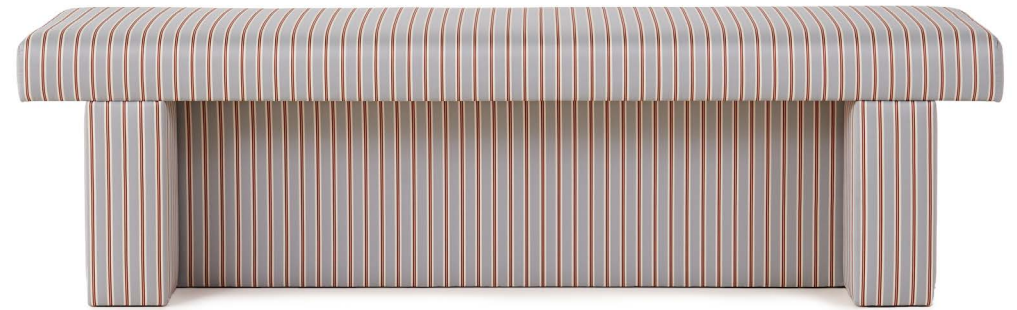

## THE CHUBBY BENCH

# THE CHUBBY BENCH

Chubby, wide and extra comfy, the Chubby Bench balances perfectly between utility and elegance. Seen here upholstered in a smoky teal velvet.

**DIMENSIONS**  
W1860 x D430 x H450mm

**MATERIALS**  
Hardwood frame, with foam and feather inner

**FABRIC**  
4.5m for plain. For COM please contact us

**LEAD TIME**  
12 - 16 weeks. All items are made to order

**CARE**  
Professional upholstery cleaning is required

**PRODUCTION**  
Made in the UK