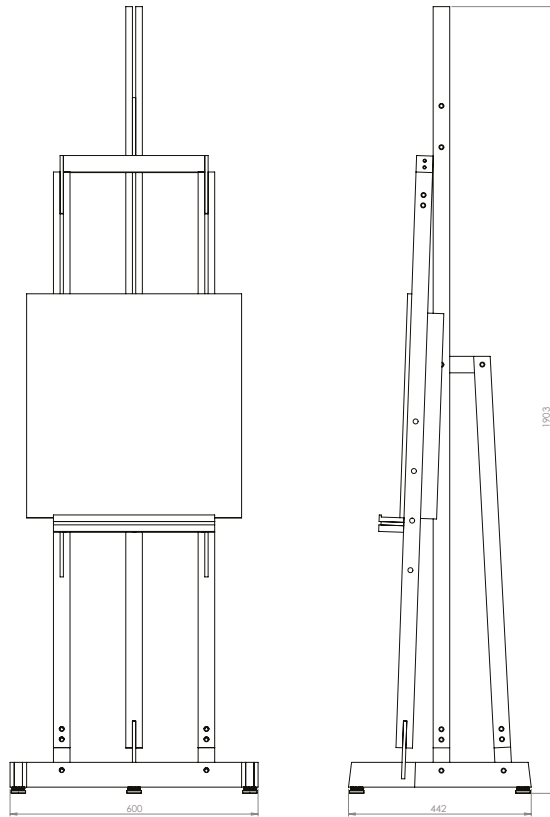

THE EASEL

THE EASEL

Televisions are a staple of modern life but they can often break the coherence of a space. The Easel takes inspiration from an artists' studio, transforming your television from a bulky black square to a blank canvas. Shown here in American Black Walnut. Also available in Oak, Chestnut, Ash and Sycamore.

DIMENSIONS
W600 x D442 x H1903mm

MATERIALS
Choice of American Black Walnut, Oak,
Chestnut, Ash and Sycamore

LEAD TIME
12 - 16 weeks. All items are made to order

ADDITIONAL INFORMATION
We recommend the Samsung Frame yet, the easel
can be adapted to fit any TV