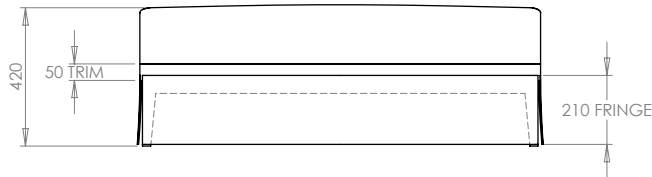

**DIMENSIONS**  
W1200 x D1200 x H420mm

**MATERIALS**  
Timber shell and feet with foam inner

**FABRIC**  
3m for plain. For COM please contact us

**LEAD TIME**  
12 - 16 weeks. All items are made to order