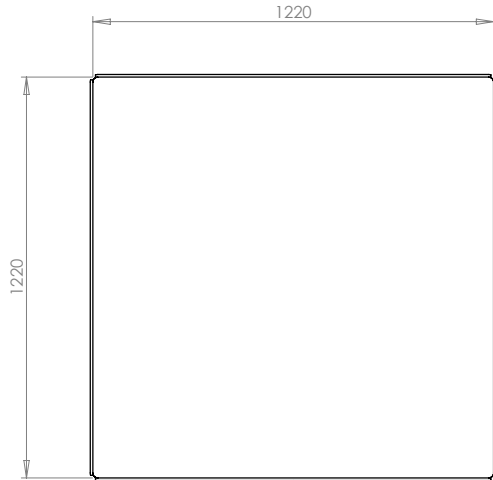

**DIMENSIONS**  
W1200 x D1200 x H420mm

**MATERIALS**  
Timber shell and feet with foam inner

**FABRIC**  
3m for plain. For COM please contact us

**LEAD TIME**  
12 - 16 weeks. All items are made to order