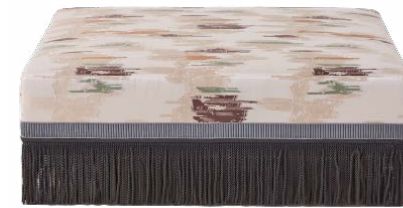

# THE FRINGE OTTOMAN

The Fringed Ottoman, the epitome of style and sophistication that will transform the ambiance of any living or reading room. Its textured jacquard fabric exudes timeless elegance, while the velvet border and bullion fringe add a touch of glamour and charm.

**DIMENSIONS**  
W1200 x D1200 x H420mm

**MATERIALS**  
Timber shell and feet with foam inner

**FABRIC**  
3m for plain. For COM please contact us

**LEAD TIME**  
12 - 16 weeks. All items are made to order