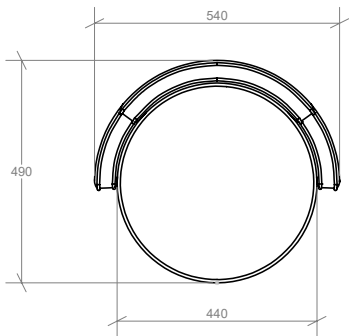

DIMENSIONS
W540 x D490 x H810mm SH450mm

MATERIALS
Hardwood frame, with foam and feather inner

FABRIC
3m for plain. For COM please contact us

PLINTH
Choice of veneer

LEAD TIME
12 - 16 weeks. All items are made to order