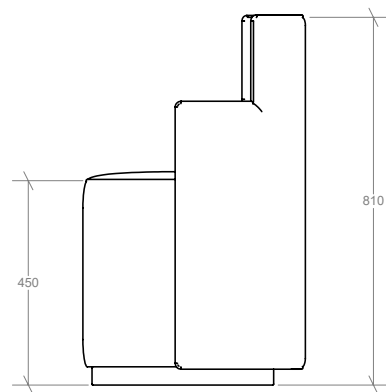

THE TWO STEP CHAIR

THE TWO STEP CHAIR

Inspired by art deco stepped motifs and with its form-hugging curved back, the Two-Step is a totally unique piece. With its super smooth swivel base, it is the perfect mate for any dressing table, desk, or even dining table.

DIMENSIONS
W540 x D490 x H810mm SH450mm

MATERIALS
Hardwood frame, with foam and feather inner

FABRIC
3m for plain. For COM please contact us

PLINTH
Choice of veneer

LEAD TIME
12 - 16 weeks. All items are made to order