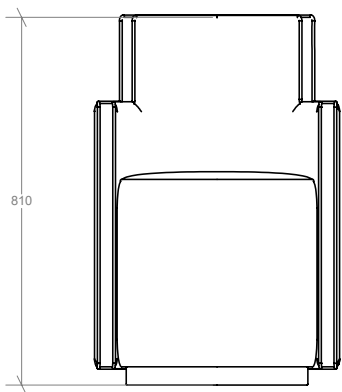

DIMENSIONS
W540 x D490 x H810mm SH450mm

MATERIALS
Hardwood frame, with foam and feather inner

FABRIC
3m for plain. For COM please contact us

PLINTH
Choice of veneer

LEAD TIME
12 - 16 weeks. All items are made to order