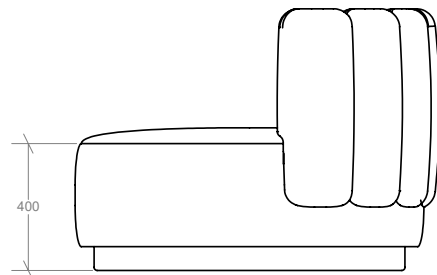

# THE POALR CHAIR

Large, curvaceous, and curl-up worthy, the Polar Lounge Chair is designed to be a cosy nook. It's oversized and particularly deep. The perfect chair for a large living space, library, or bedroom corner.

**DIMENSIONS**  
W1170 x D1150 x H825 x SH400mm

**MATERIALS**  
Hardwood frame, with foam and feather inner

**FABRIC**  
8m for plain. For COM please contact us

**PLINTH**  
Choice of veneer

**LEAD TIME**  
12 - 16 weeks. All items are made to order