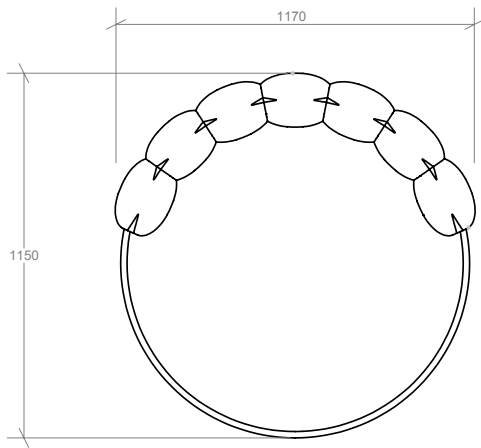

# THE POLAR CHAIR

# THE POALR CHAIR

Large, curvaceous, and curl-up worthy, the Polar Lounge Chair is designed to be a cosy nook. It's oversized and particularly deep. The perfect chair for a large living space, library, or bedroom corner.

**DIMENSIONS**  
W1170 x D1150 x H825 x SH400mm

**MATERIALS**  
Hardwood frame, with foam and feather inner

**FABRIC**  
8m for plain. For COM please contact us

**PLINTH**  
Choice of veneer

**LEAD TIME**  
12 - 16 weeks. All items are made to order