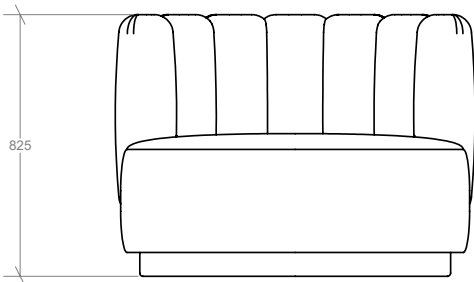

# THE POLAR CHAIR

# THE POALR CHAIR

Large, curvaceous, and curl-up worthy, the Polar Lounge Chair is designed to be a cosy nook. It's oversized and particularly deep. The perfect chair for a large living space, library, or bedroom corner.

**DIMENSIONS**  
W1170 x D1150 x H825 x SH400mm

**MATERIALS**  
Hardwood frame, with foam and feather inner

**FABRIC**  
8m for plain. For COM please contact us

**PLINTH**  
Choice of veneer

**LEAD TIME**  
12 - 16 weeks. All items are made to order